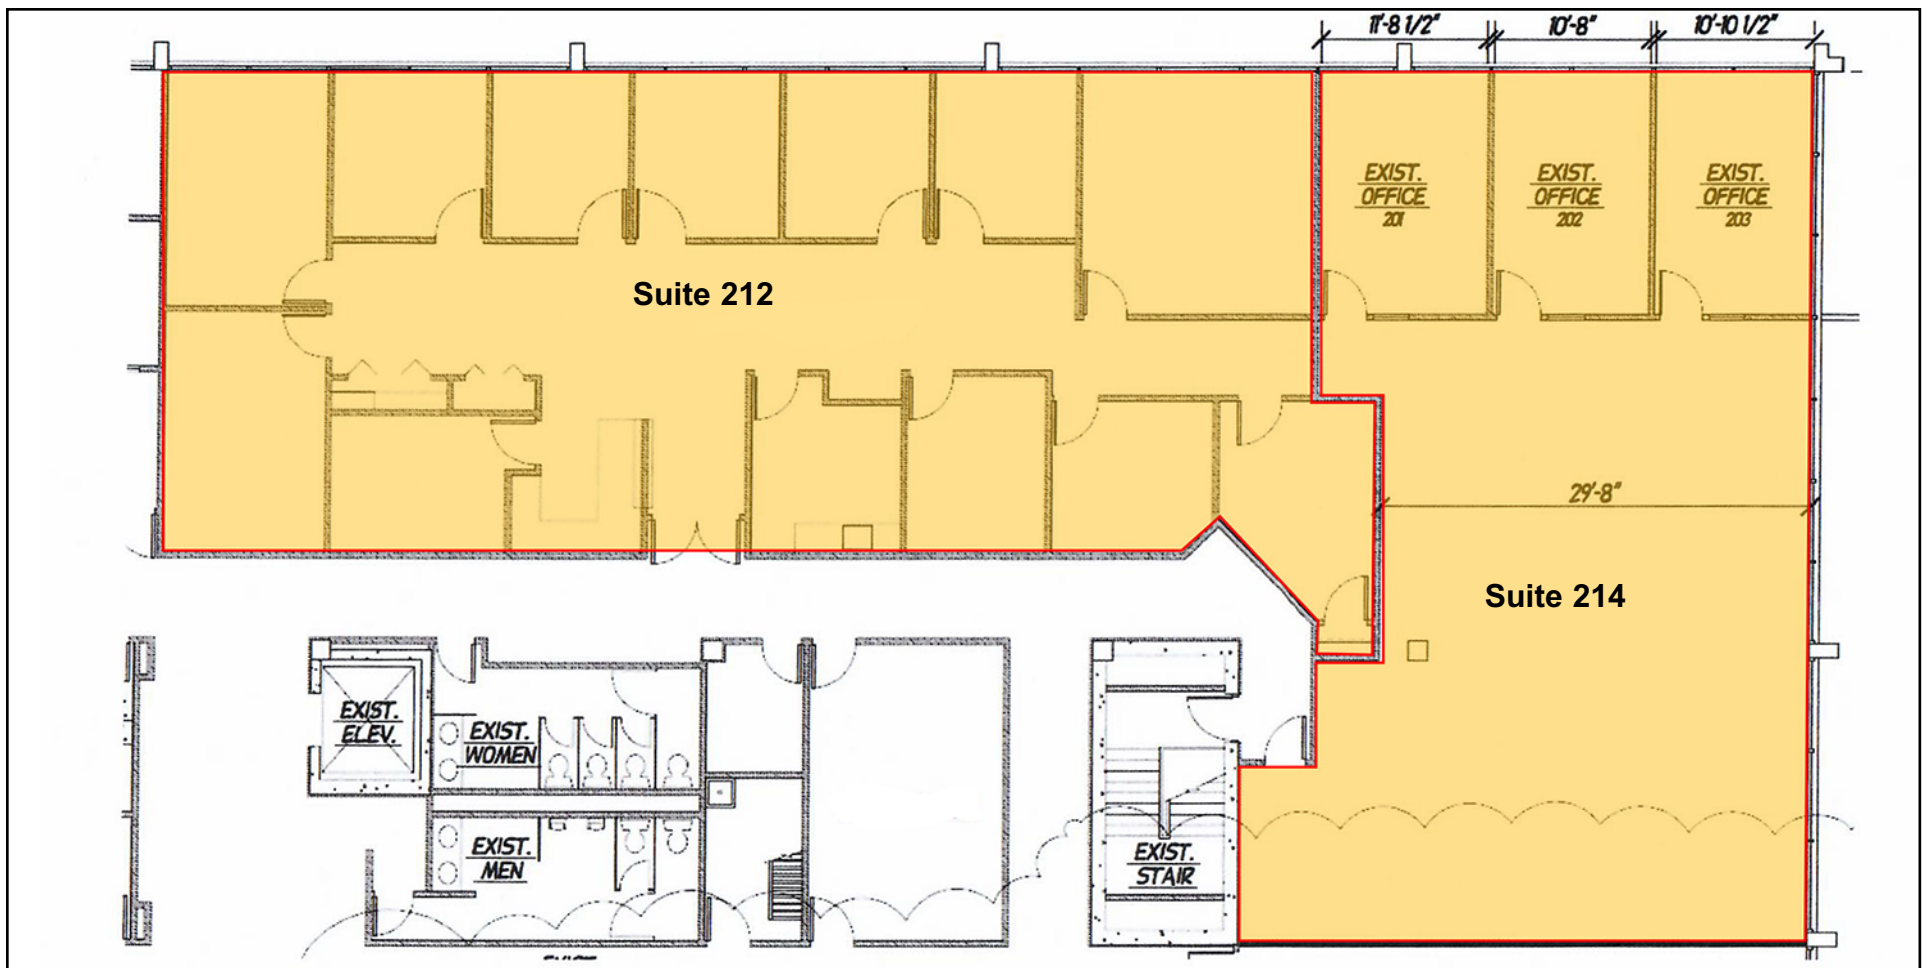

www.commercialunited.com

**155 S. Executive Drive
Brookfield, WI**

Suite 212 2,884 RSF
Suite 214 2,230 RSF
Total 5,114 RSF
Min. Div. 2,230 RSF

For More Information:

John Czarnecki
 262.785.4500
 jczarnecki@commercialunited.com