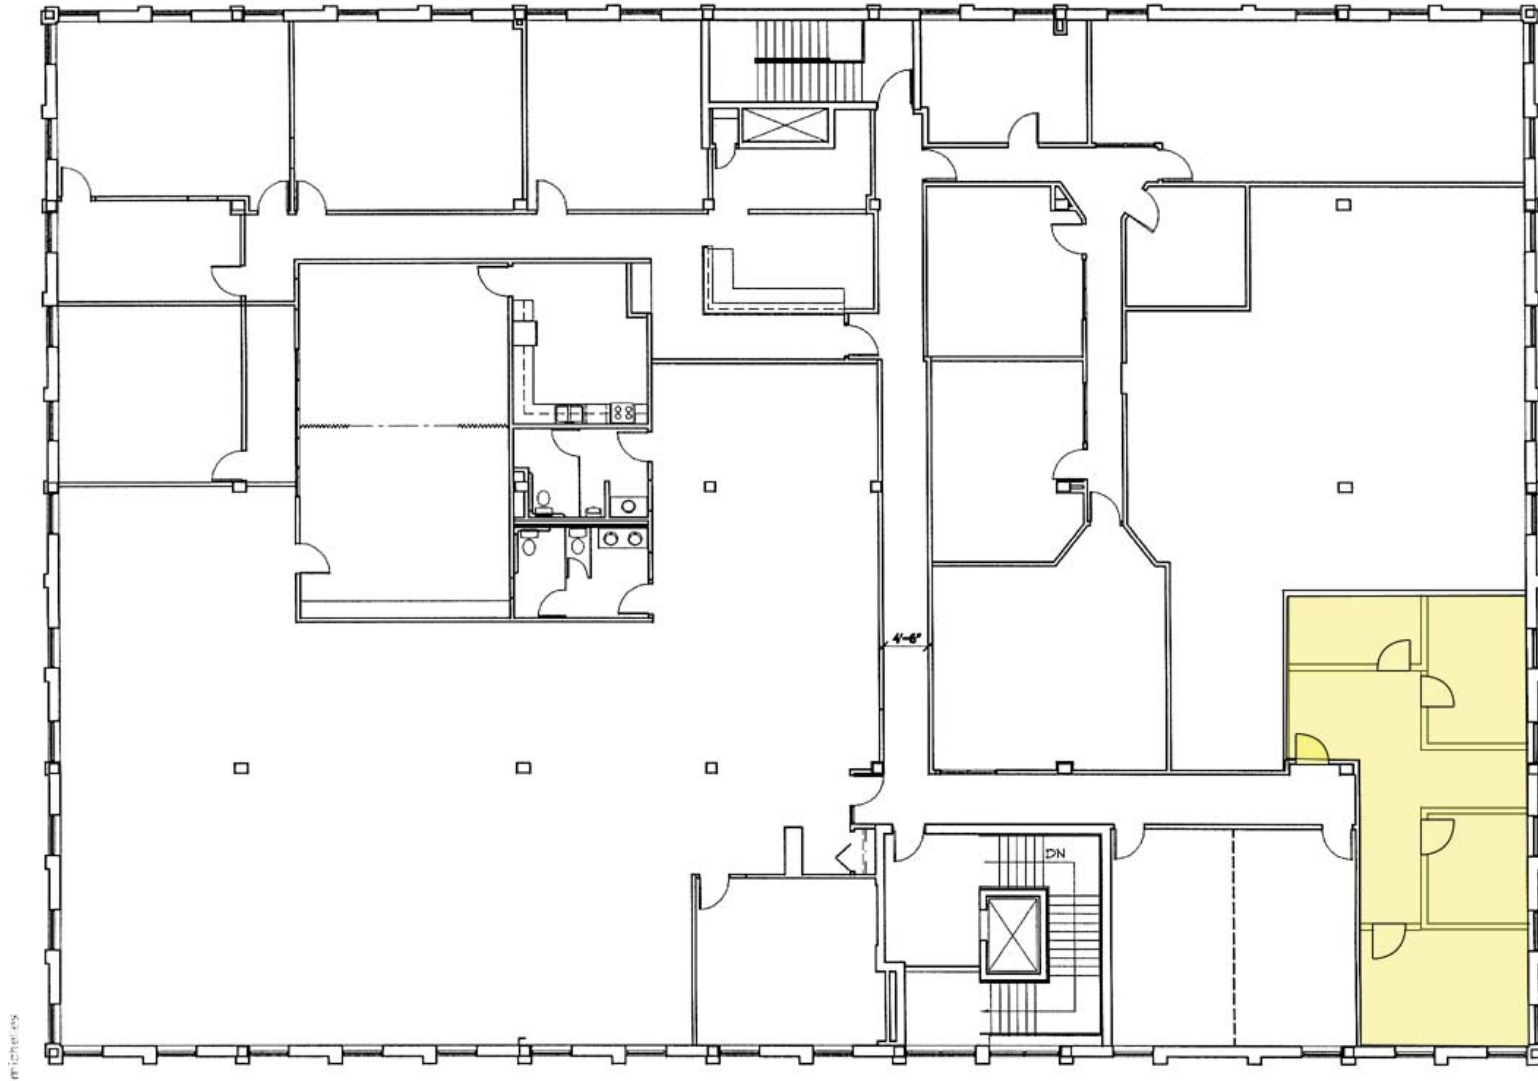

First Floor
Suite 101 - 736 SF
Suite 105 - 428 SF
 Drawing shown NOT AS-BUILT

2100 N. Mayfair Road, Wauwatosa, Wisconsin

Second Floor
Suite 200 - 6,422 SF
Drawing shown NOT AS-BUILT

2100 N. Mayfair Road, Wauwatosa, Wisconsin

**Second Floor
Suite 202 - 902 SF**

2100 N. Mayfair Road, Wauwatosa, Wisconsin